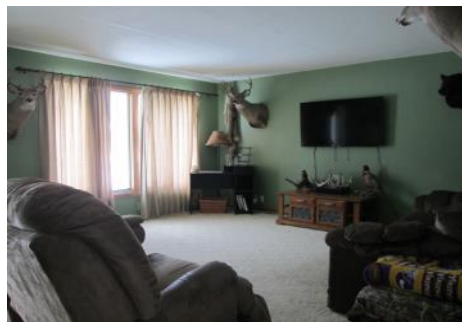

For more information call or stop in at Mayberry Realty
Tom Mayberry Cell Phone (507) 317-0788
Gary Sturm Cell Phone (507) 327-6246
Kelly Brown Cell Phone (507) 317-5590

Visit our Website at www.mayberryrealty.net
Remarks: The information on this sheet is believed to be accurate, but we are not responsible for any errors regarding this information.