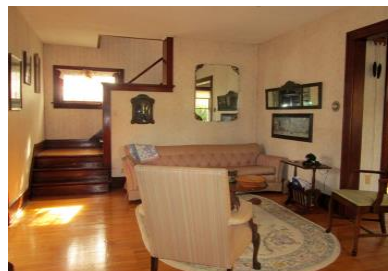

For more information call or stop in at Mayberry Realty
Tom Mayberry Cell Phone (507) 317-0788
Gary Sturm Cell Phone (507) 327-6246
Kelly Brown Cell Phone (507) 317-5590

Visit our Website at www.mayberryrealty.net
Remarks: The information on this sheet is believed to be accurate, but we are not responsible for any errors regarding this information.